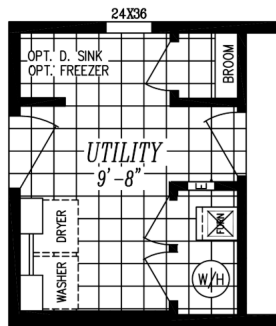

**THE MAJESTIC SERIES**

The Majestic

**9602**

**27' x 68'**

DIMENSIONS

**1,792** sf

LIVING SPACE

**3**

BEDROOMS

**2**

BATHROOMS

**OVERVIEW**

Large Double Wide

Heritage Home Center

**(425) 353-5464**

or **Request Firm Quote**

EMAIL US

**01 FLOOR PLAN**

1,792 SQ FT · 27' x 68'

OPT. STORAGE I.P.O. 1/2 BATH

OPT. 48x72 SHOWER