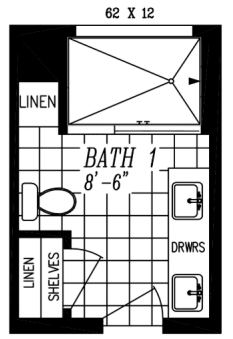

**THE MAJESTIC SERIES**

The Majestic

**9602**

**27' x 68'**

DIMENSIONS

**1,792** sf

LIVING SPACE

**3**

BEDROOMS

**2**

BATHROOMS

**OVERVIEW**

Large Double Wide

Heritage Home Center

**(425) 353-5464**

or **Request Firm Quote**

EMAIL US

**01 FLOOR PLAN**

1,792 SQ FT · 27' x 68'

OPT. STORAGE I.P.O. 1/2 BATH

OPT. 48x72 SHOWER