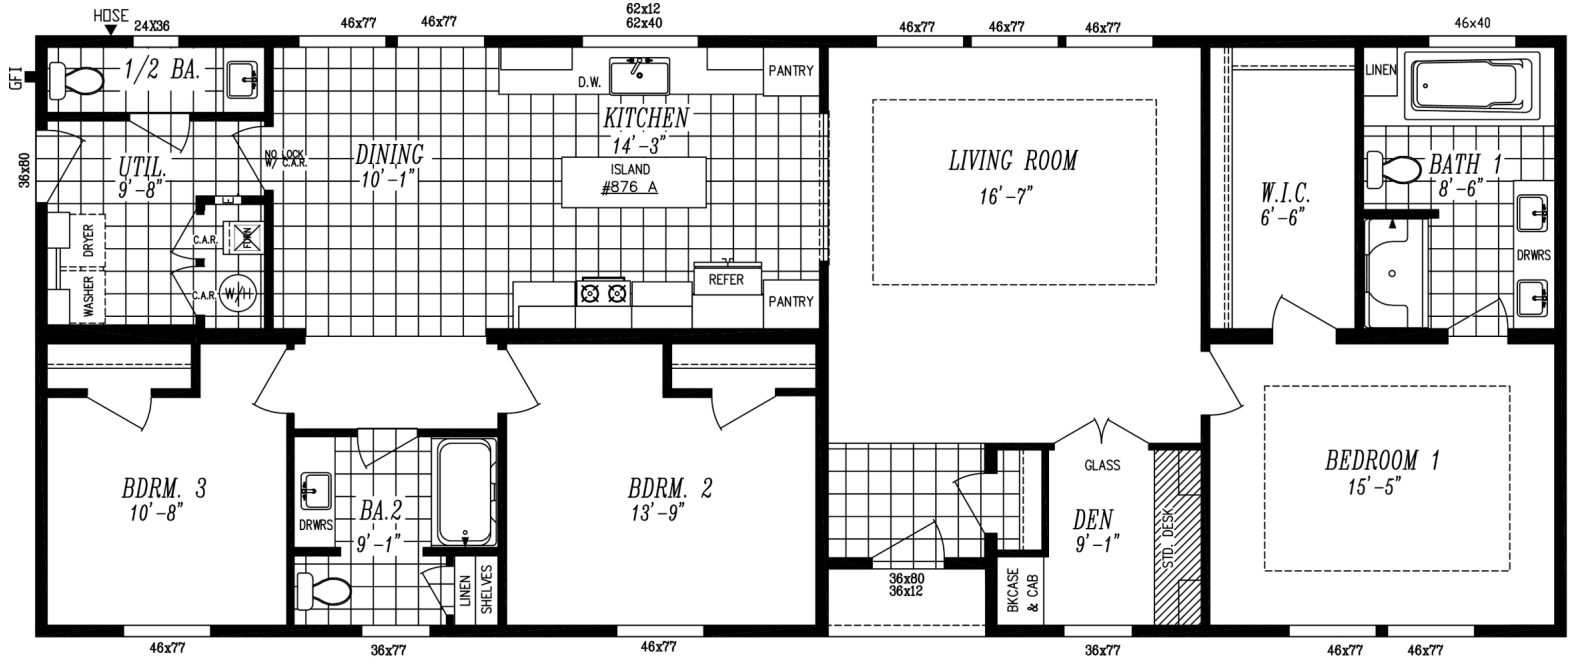

**THE MAJESTIC SERIES**

The Majestic

**9602**

**27' x 68'**

DIMENSIONS

**1,792** sf

LIVING SPACE

**3**

BEDROOMS

**2**

BATHROOMS

**OVERVIEW**

Large Double Wide

Heritage Home Center

**(425) 353-5464**

or **Request Firm Quote**

EMAIL US

**01 FLOOR PLAN**

1,792 SQ FT · 27' x 68'

OPT. STORAGE I.P.O. 1/2 BATH

OPT. 48x72 SHOWER